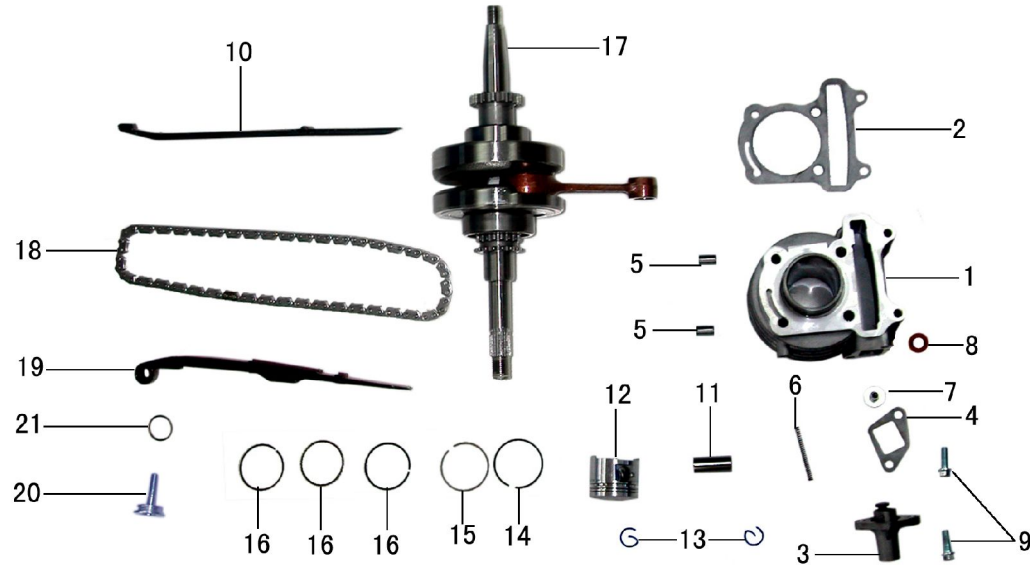

NO. 7

No.	Part no.	Description in English	Qty
1	230001	Cylinder	1
2	230002	Gasket, cylinder	1
3	230003	Chain adjuster	1
4	230004	Chain adjuster washer	1
5	220010	Pin $\Phi 8 \times 14$	2
6	230005	Adjuster spring	□
7	230006	Nut of adjuster spring	□
8	230007	Washer of nut	□
9	230008	Hexagon M6×18	□
10	230009	Guider	□
11	230010	Stopcock pin	□
12	230011	Stopcock	□
13	230012	Clip	□

No.	Part no.	Description in English	Qty
14	230013	Piston ring 1	1
15	230014	Piston ring 2	1
16	230015	Oil ring	1
17	230016	Crankshaft comp.	1
18	230017	Cam chain	1
19	230018	Cam chain tensioner	1
20	230019	Cam chain tensioner bolt	1
21	230020	O -ringΦ15.2×1.5	1

NO. 9

No.	Part no.	Description in English	Qty
1	240001	Left cover	1
2	240002	Kick start lever assy	1
3	010004	Hexagon bolt M6×20	1
4	240003	Hexagon bolt M6×35	8
5	240004	Clip	1
6	240005	Starting axis washer	1
7	240006	Clip	1
8	240007	Washer of left cover	1
9	220010	Pin, dowelΦ8×14	2
10	240008	Starter spring	1
11	240009		1
12	240010	Starting gear	1