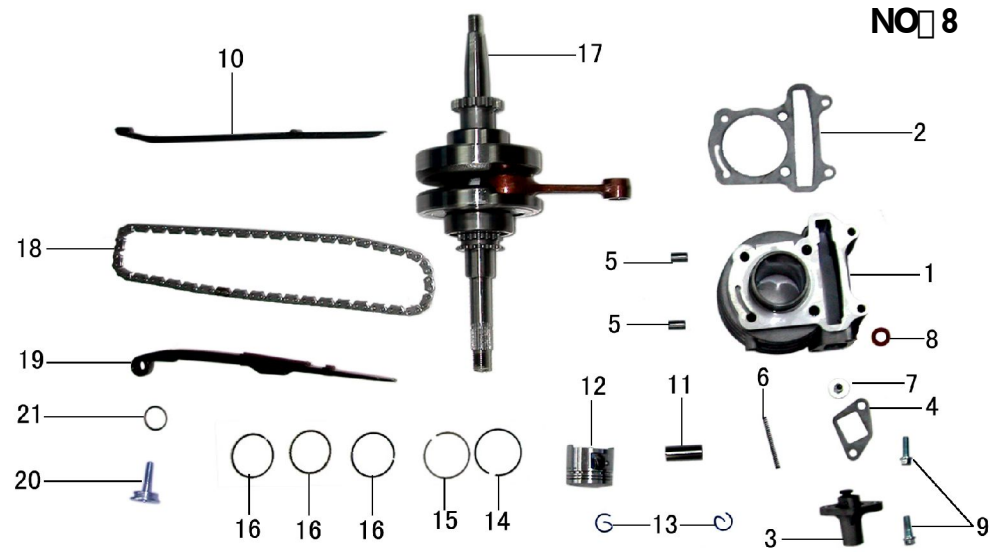

NO. 7

No.	Part no.	Description in English	Qty
1	230001	Cylinder	1
2	230002	Gasket, cylinder	1
3	230003	Chain adjuster	1
4	230004	Chain adjuster washer	1
5	220010	Pin $\Phi 8 \times 14$	2
6	230005	Adjuster spring	□
7	230006	Nut of adjuster spring	□
8	230007	Washer of nut	□
9	230008	Hexagon M6×18	□
10	230009	Guider	□
11	230010	Stopcock pin	□
12	230011	Stopcock	□
13	230012	Clip	□

No.	Part no.	Description in English	Qty
14	230013	Piston ring 1	1
15	230014	Piston ring 2	1
16	230015	Oil ring	1
17	230016	Crankshaft comp.	1
18	230017	Cam chain	1
19	230018	Cam chain tensioner	1
20	230019	Cam chain tensioner bolt	1
21	230020	O -ringΦ15.2×1.5	1

NO. 9

No.	Part no.	Description in English	Qty
1	240001	Left cover	1
2	240002	Kick start lever assy	1
3	010004	Hexagon bolt M6×20	1
4	240003	Hexagon bolt M6×35	8
5	240004	Clip	1
6	240005	Starting axis washer	1
7	240006	Clip	1
8	240007	Washer of left cover	1
9	220010	Pin, dowelΦ8×14	2
10	240008	Starter spring	1
11	240009		1
12	240010	Starting gear	1